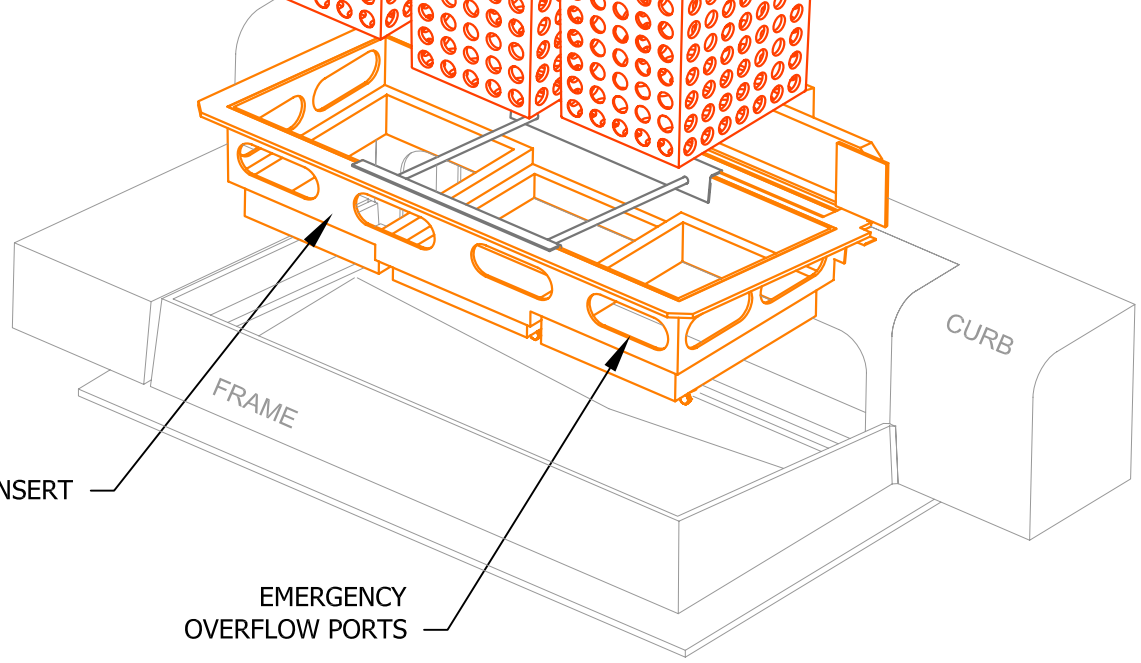

HDPE INSERT BASKETS  
SHOWN W/OUT FILTER BAGS  
400 MICRON FILTER BAGS  
REQUIRED INSIDE BASKETS

2X3 HDPE FRAME INSERT

EMERGENCY  
OVERFLOW PORTS

CURB

FRAME

- MEETS **MN/DOT SPECIFICATION 3891.F**  
"STORM DRAIN INLET PROTECTION - FILTER BAG INSERT"
- DESIGNED FOR **NEENAH R-3067** OR **R-3290 SERIES**

# INFRASAFE - 2'x3' DEBRIS COLLECTION DEVICE

AS MANUFACTURED BY ROYAL ENVIRONMENTAL SYSTEMS