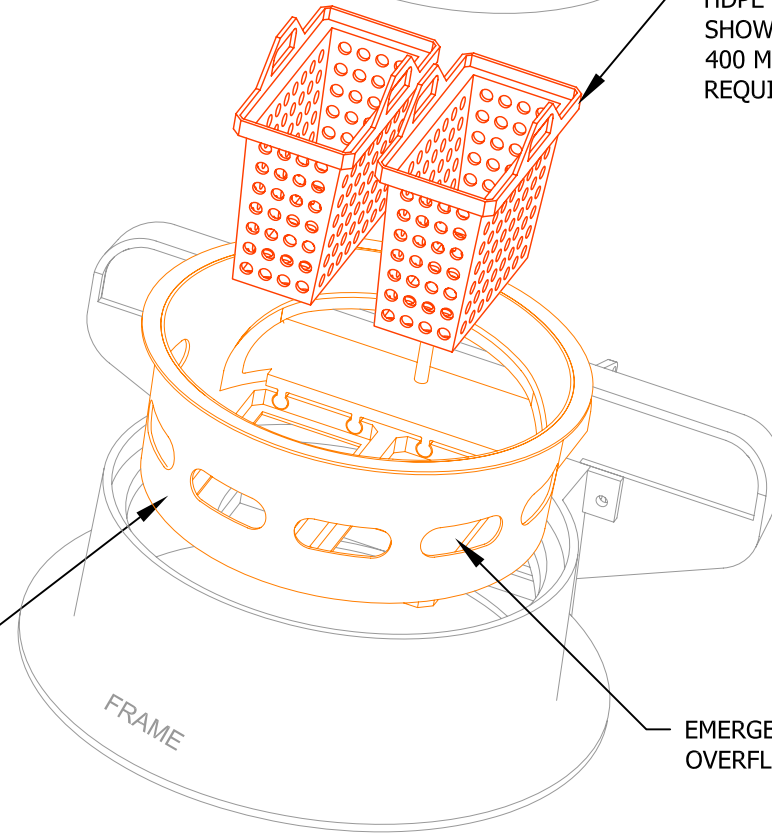

HDPE INSERT BASKETS
SHOWN W/OUT FILTER BAGS
400 MICRON FILTER BAGS
REQUIRED INSIDE BASKETS

27" HDPE FRAME INSERT

FRAME

EMERGENCY
OVERFLOW PORTS

- MEETS **MN/DOT SPECIFICATION 3891.F**
"STORM DRAIN INLET PROTECTION - FILTER BAG INSERT"
- DESIGNED FOR **NEENAH R-3250-A OR R-3250-1**
(**MNDOT 801**) FRAME CASTING

Rev.
1-8-07

Royal Environmental Systems

INFRASAFE - 27" DEBRIS COLLECTION DEVICE

AS MANUFACTURED BY ROYAL ENVIRONMENTAL SYSTEMS